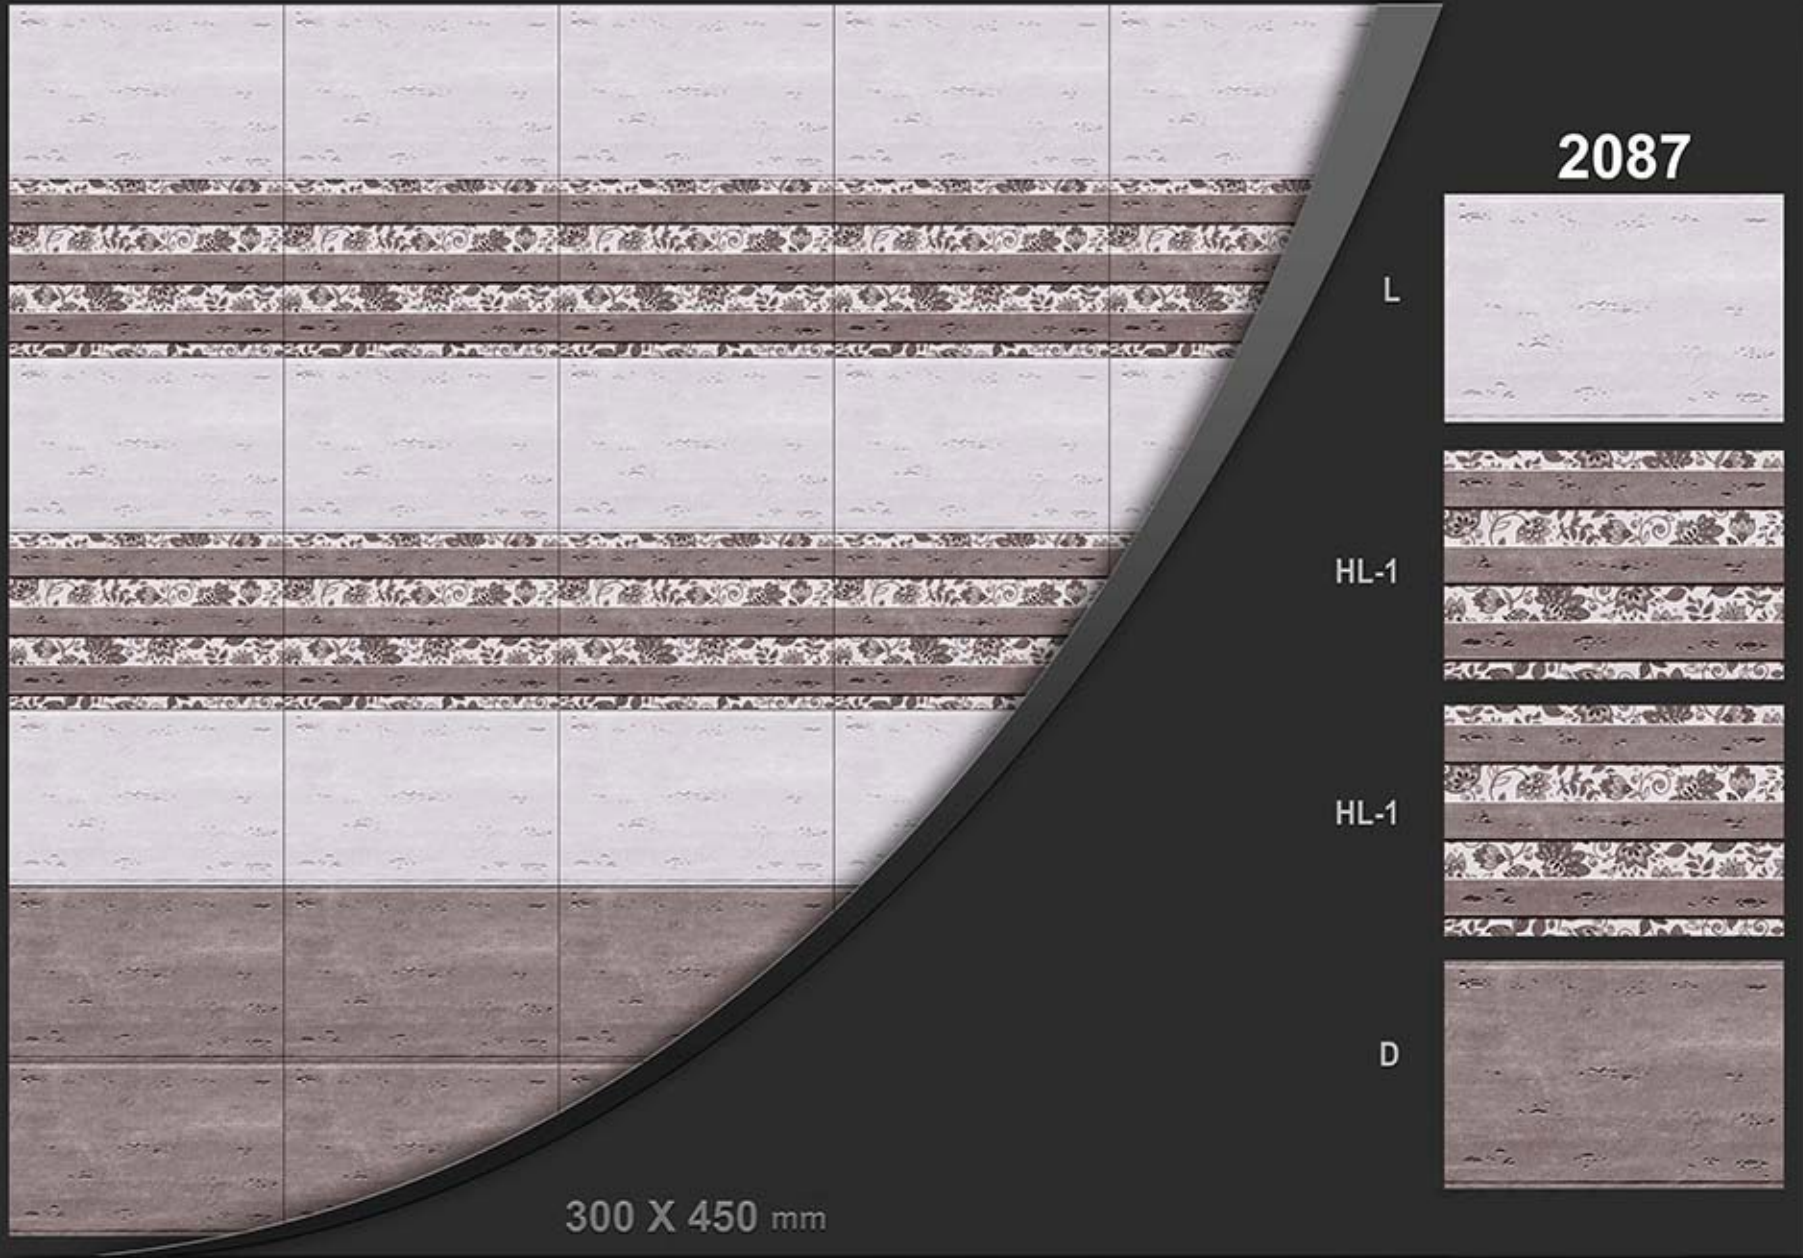

300 X 450 mm

Matt series

CONCEPT

Matt series

CONCEPT

2087

L

HL-1