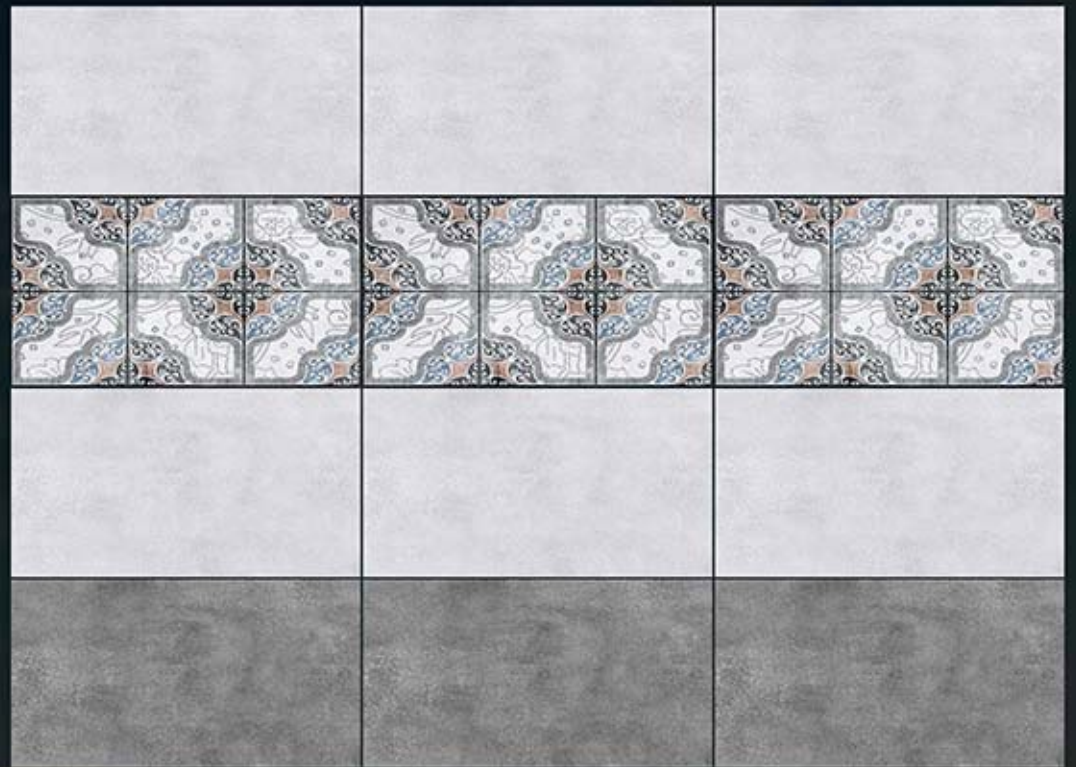

DIGITAL WALL TILES

Matt series

CONCEPT

L

2070

HL-2

D

300 X 450 mm