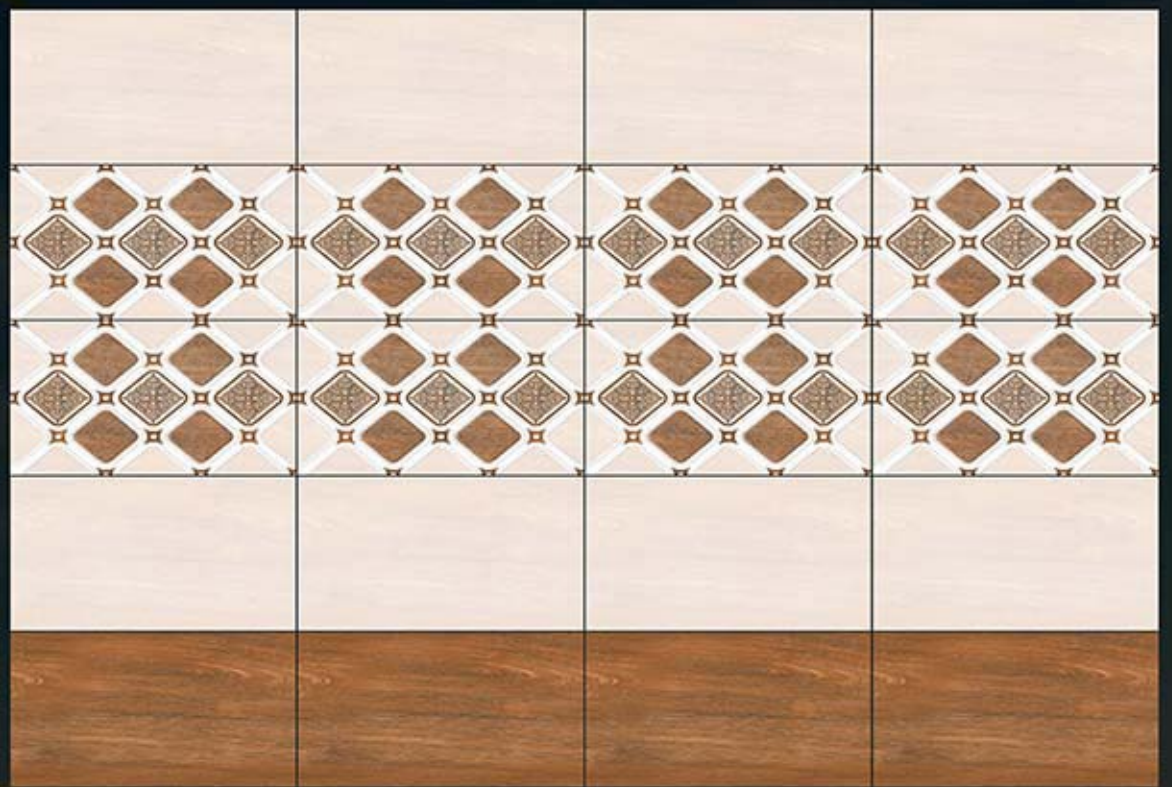

Matt series

CONCEPT

2073

L

HL3

D

300 X 450 mm

10 COLOUR PRINTING
TECHNOLOGY FROM SPAIN
DIGITAL WALL TILES