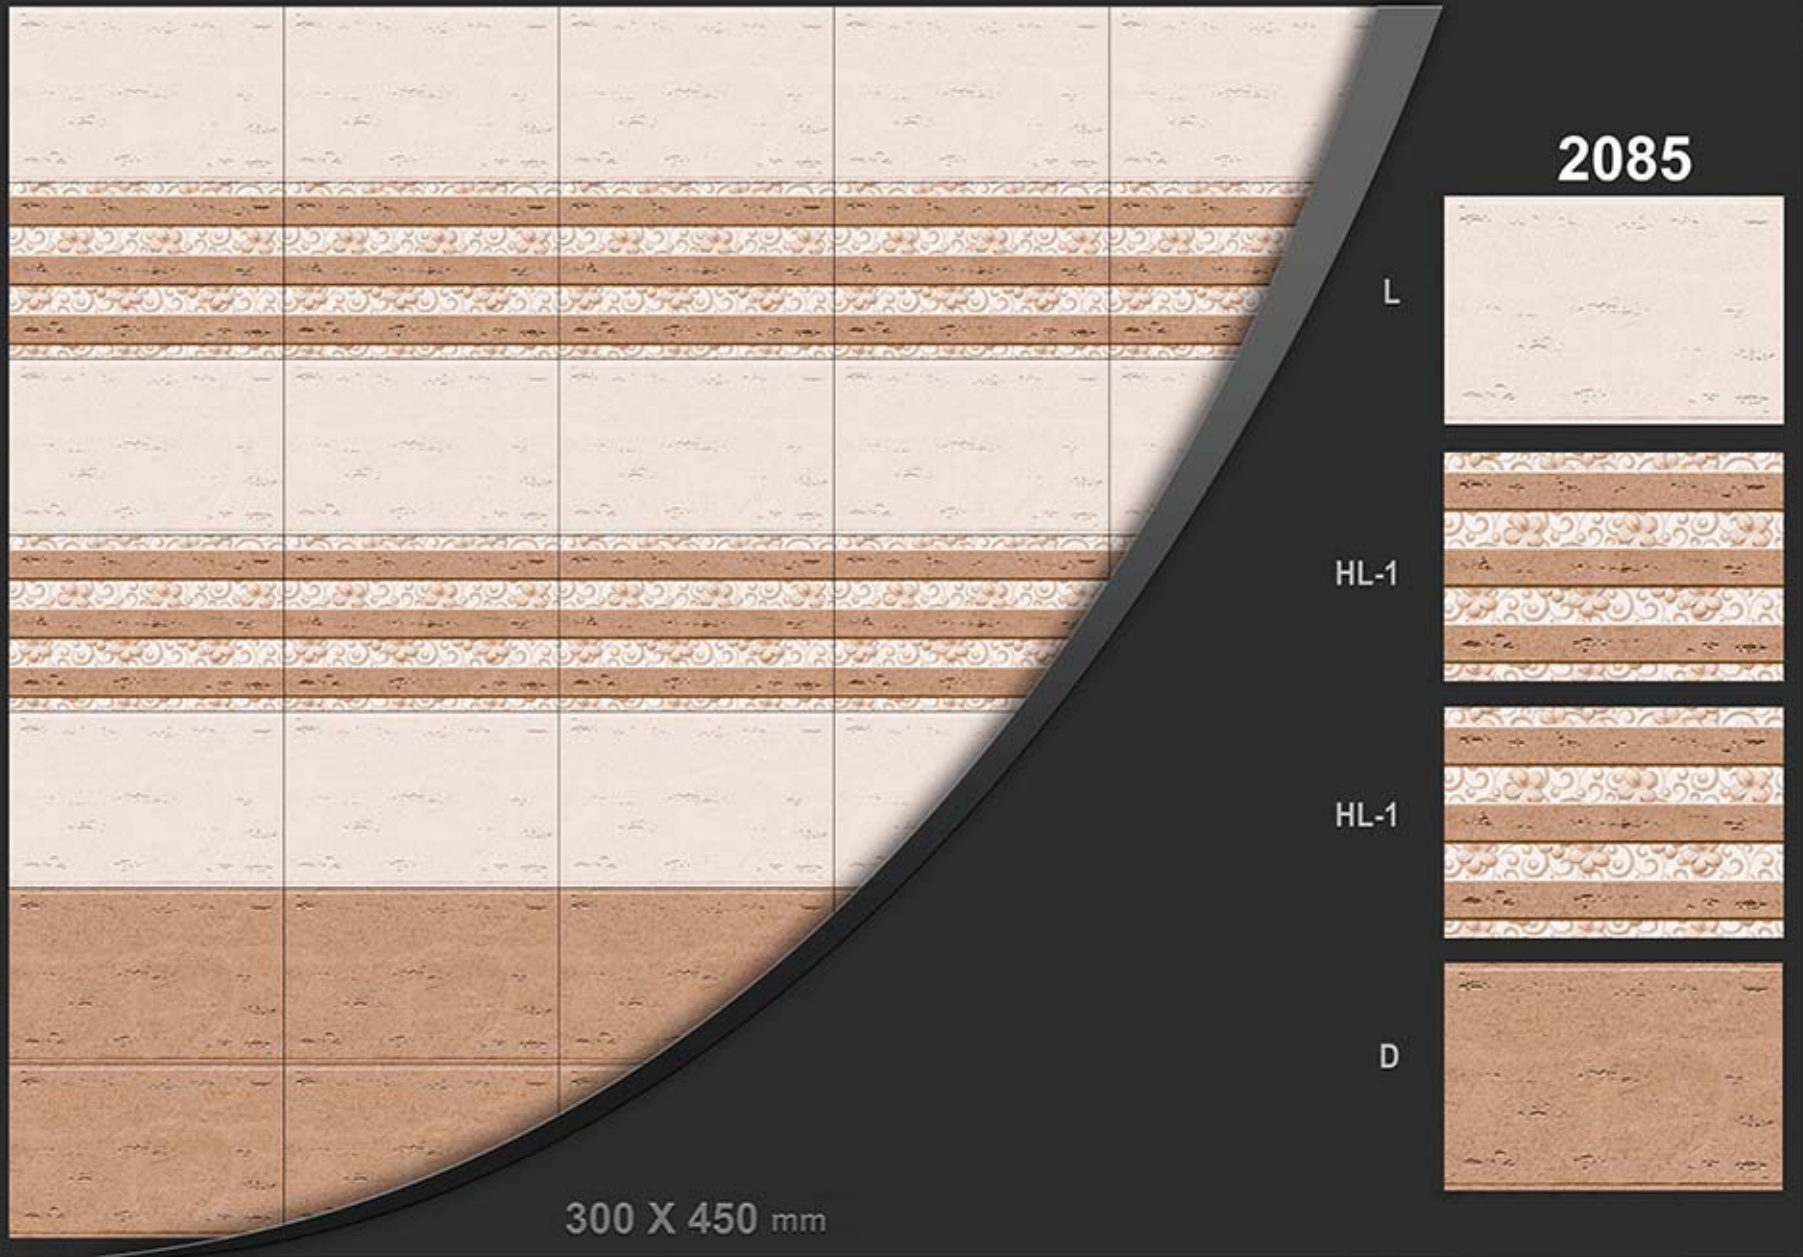

CONCEPT

2085

L

HL-1

HL-1

D

300 X 450 mm

Matt series