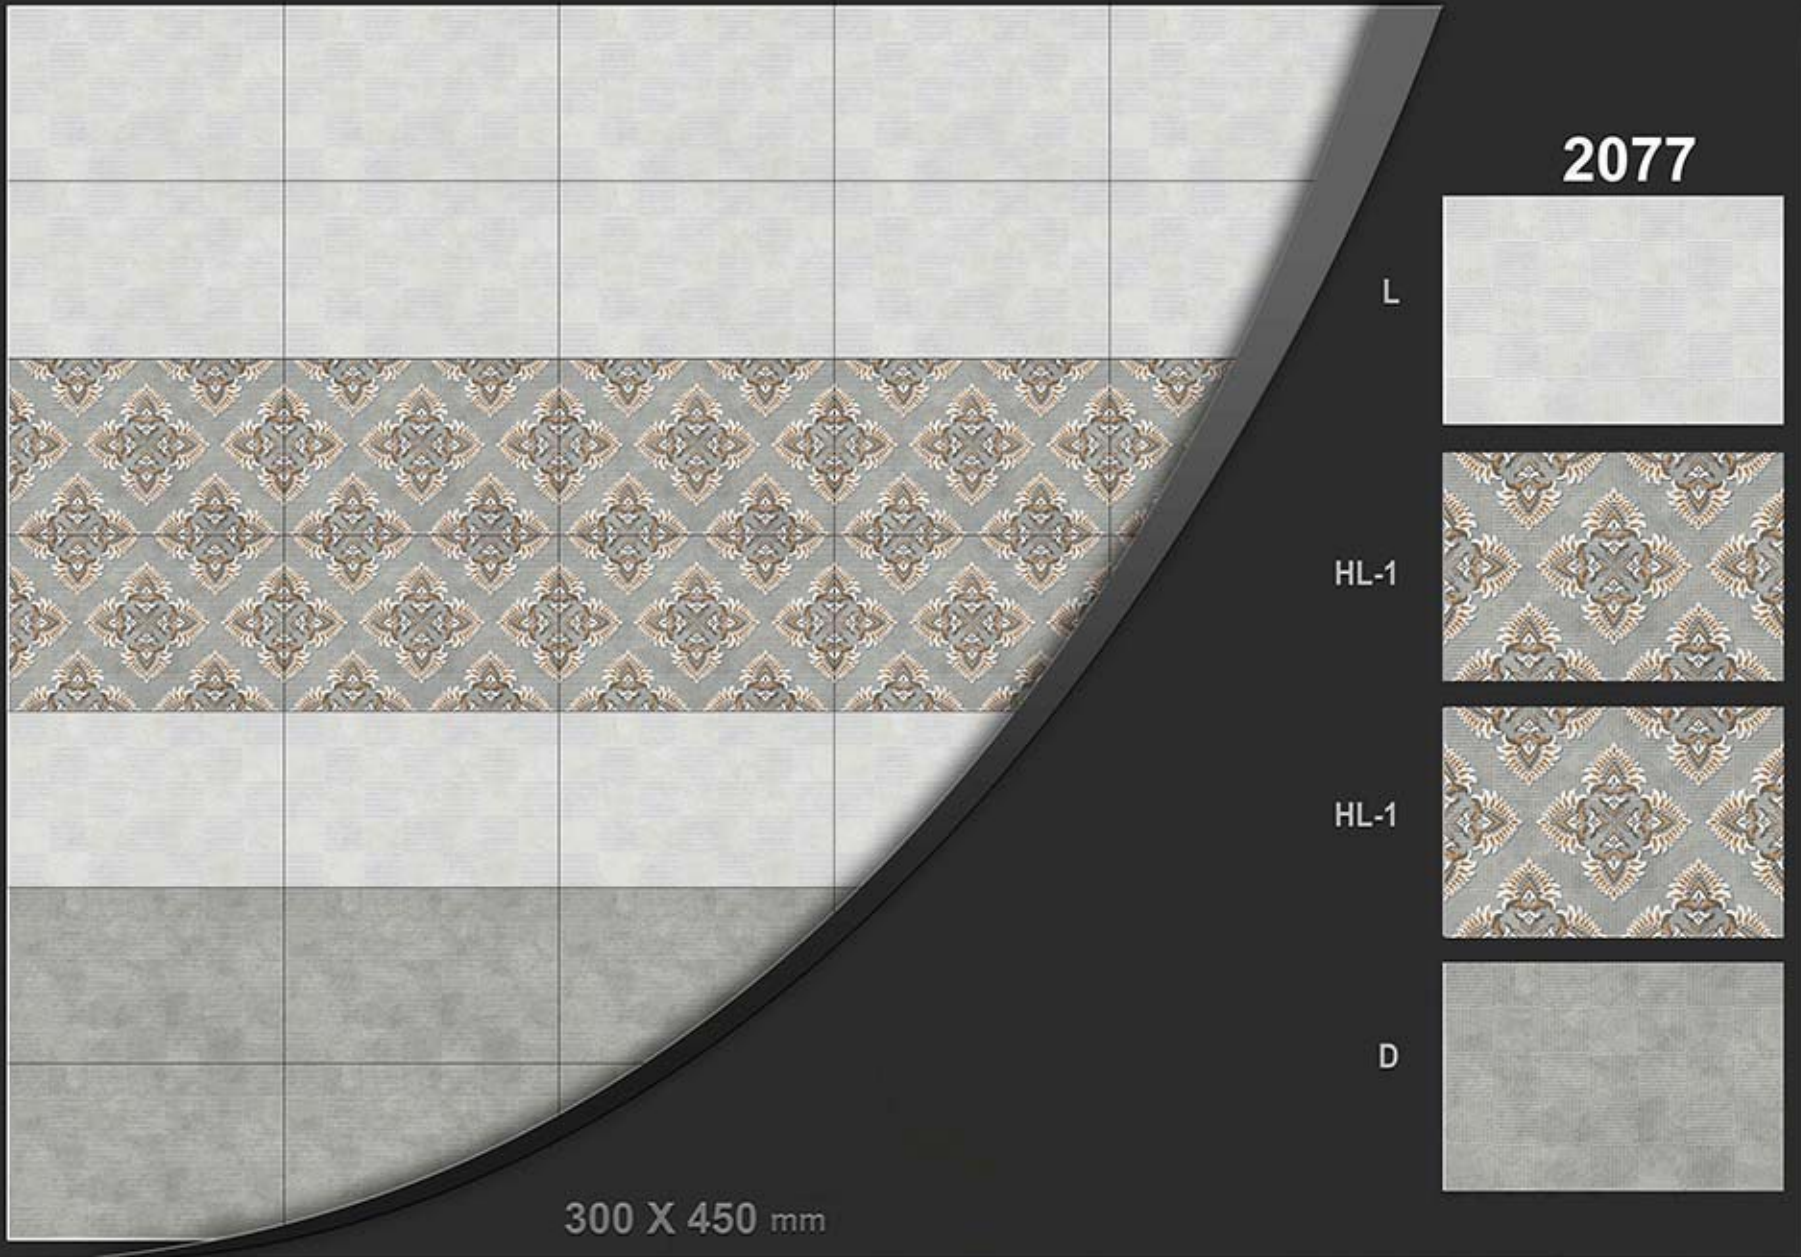

CONCEPT

2077

L

HL-1

HL-1

D

300 X 450 mm

Matt series