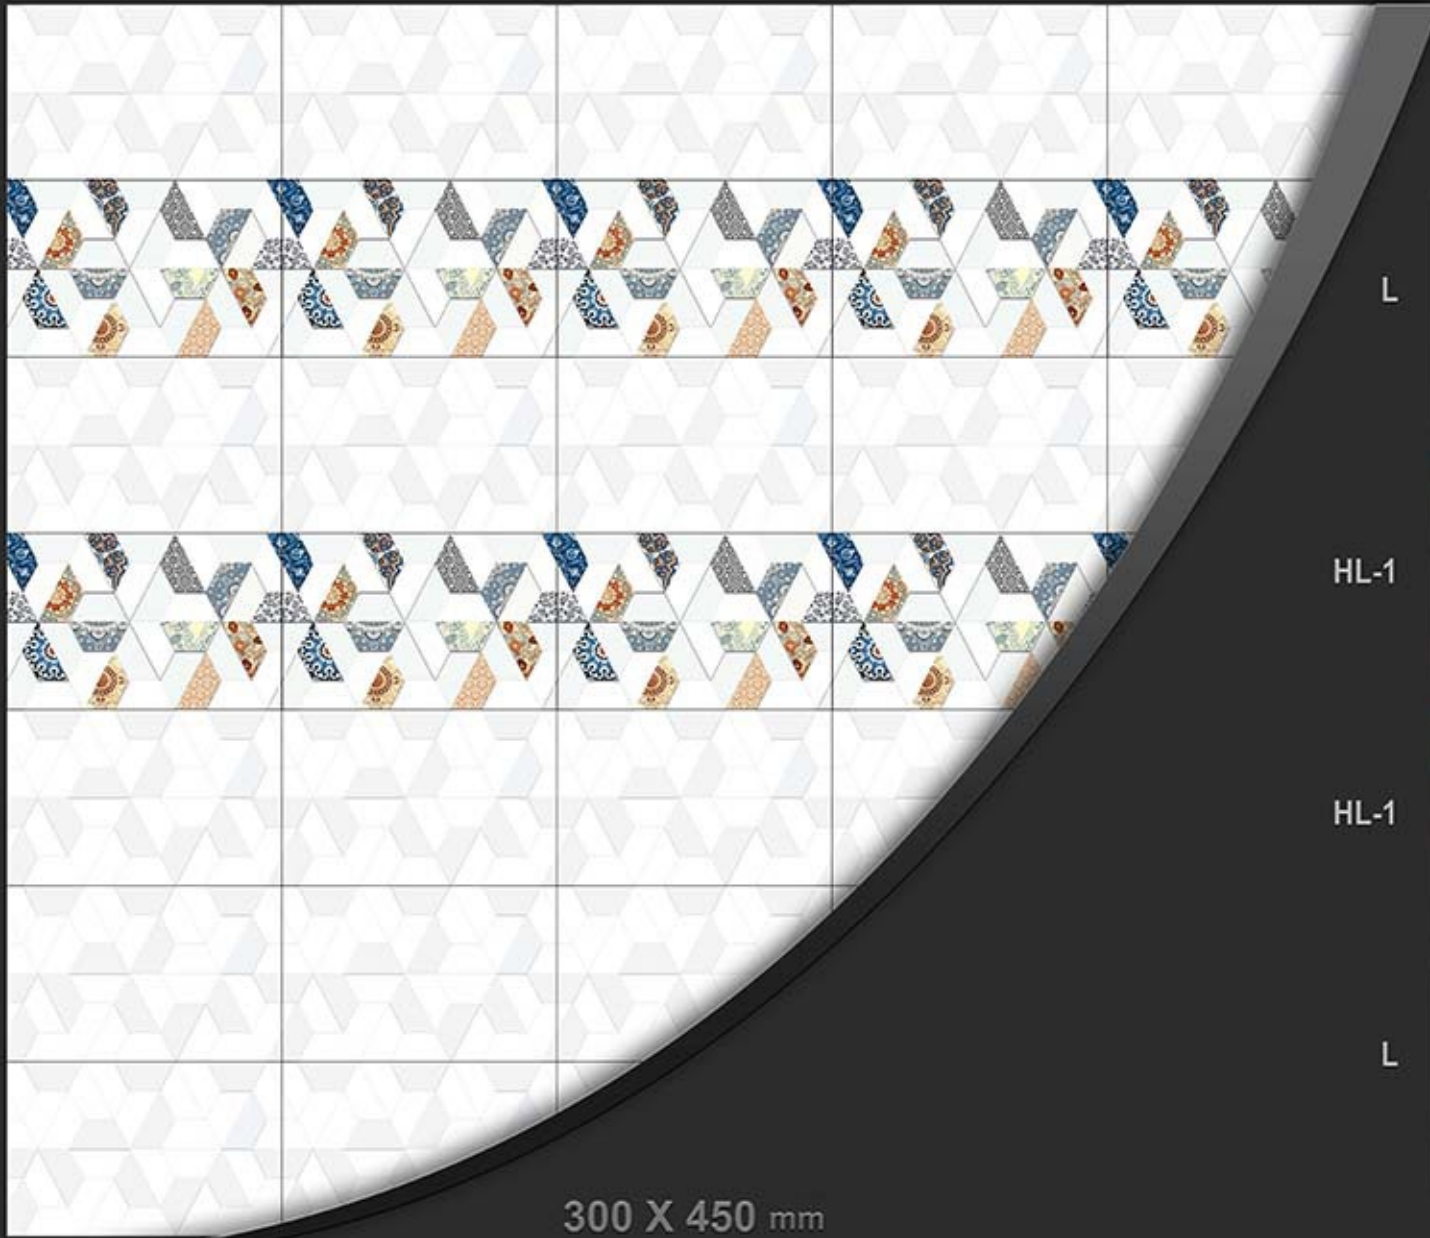

2080

L

HL-1

HL-1

L

Matt series

CONCEPT

300 X 450 mm