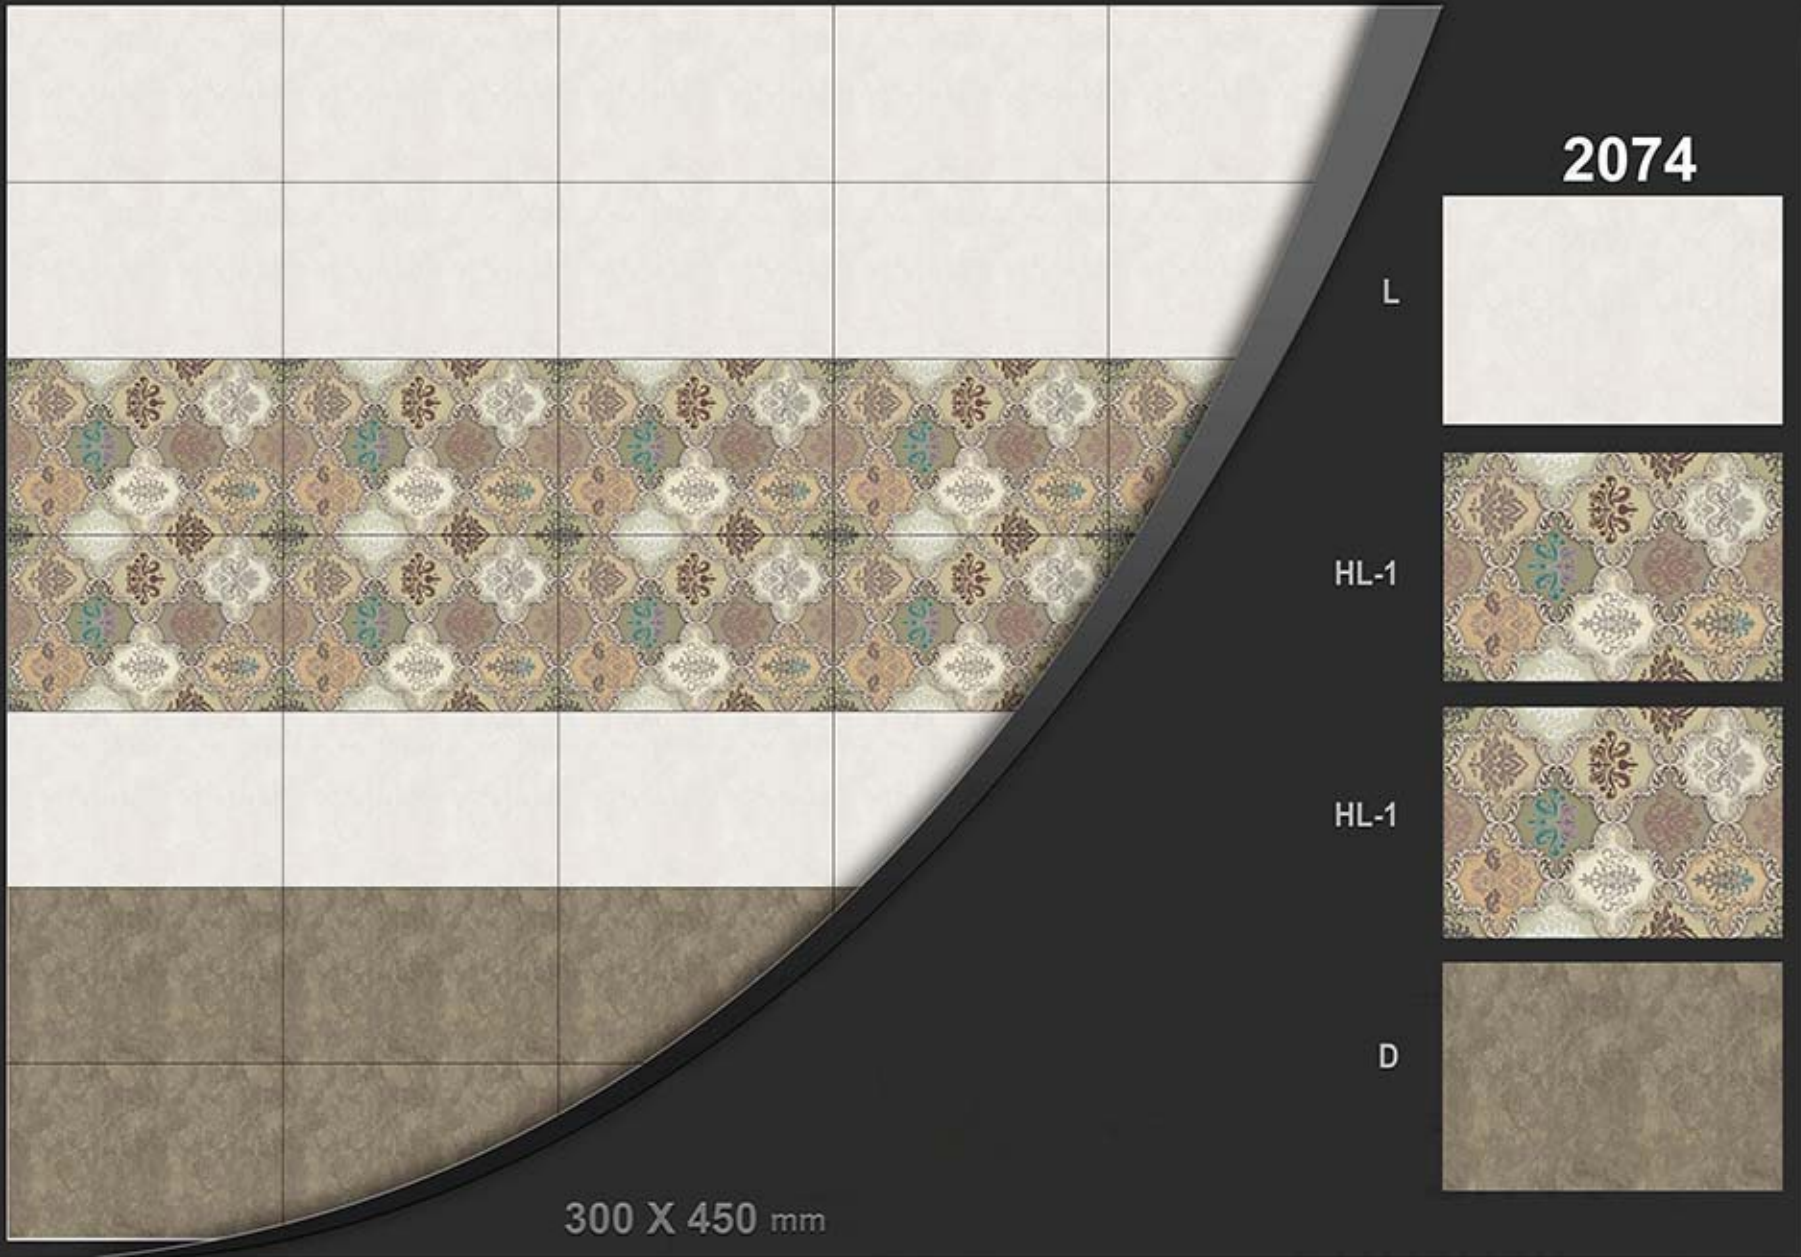

CONCEPT

Matt series