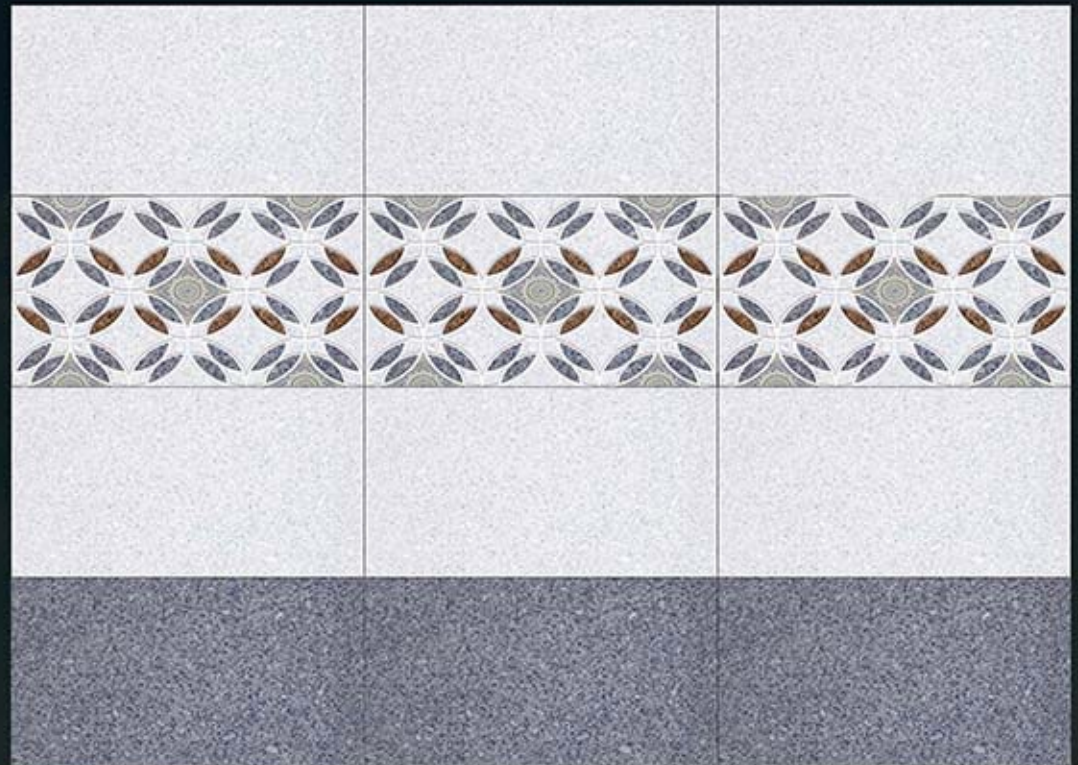

CONCEPT

2057

L

HL1

D

300 X 450 mm

10 **COLOUR** PRINTING
TECHNOLOGY FROM SPAIN
DIGITAL WALL TILES

Matt series