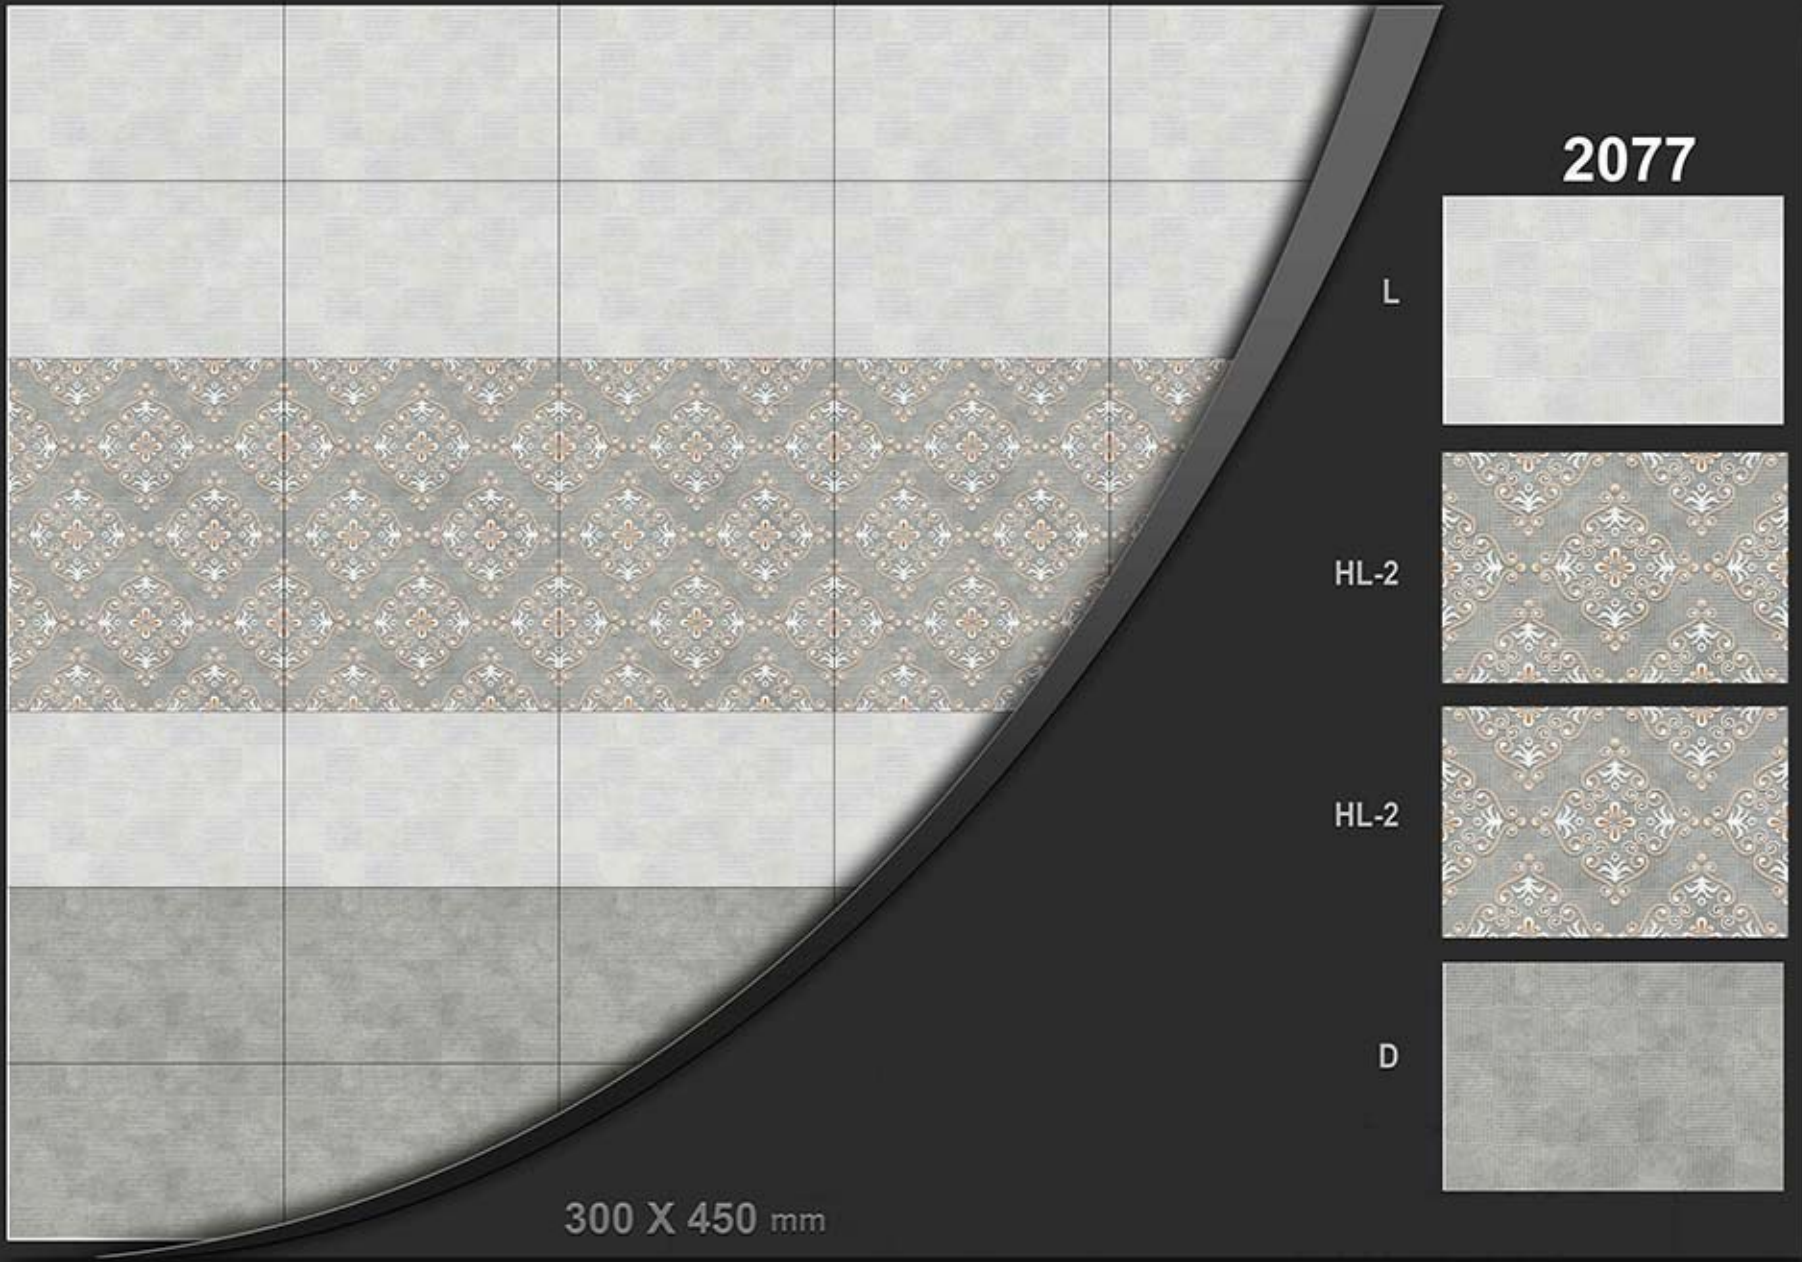

2077

L

HL-1

HL-1

D

300 X 450 mm

Matt series

CONCEPT