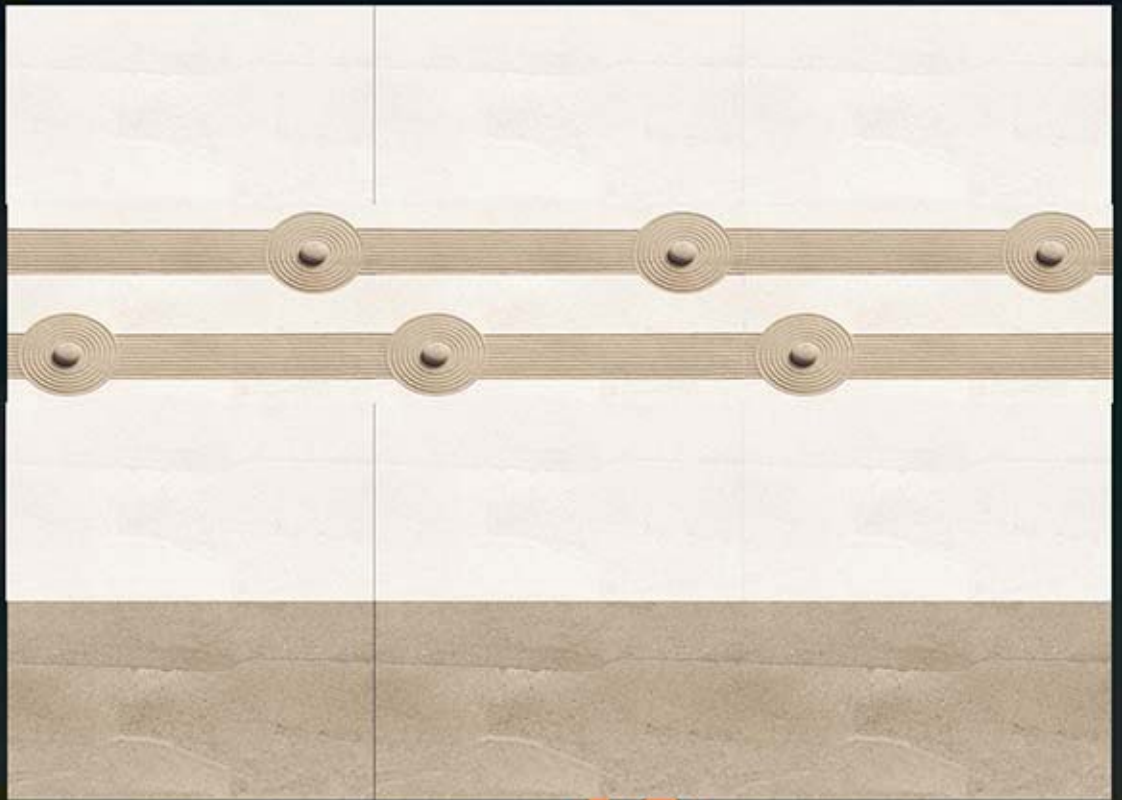

300 X 450 mm

10 COLOUR PRINTING
TECHNOLOGY FROM SPAIN

DIGITAL WALL TILES

Matt series