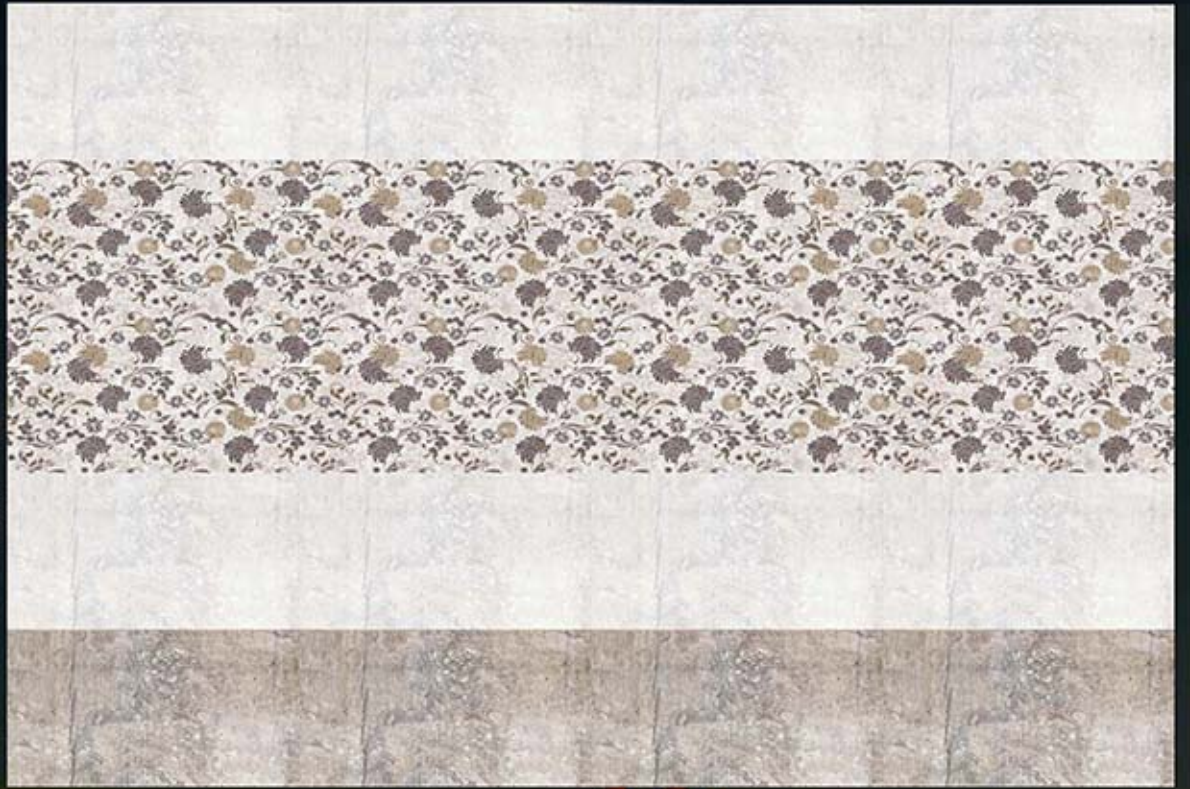

Matt series

CONCEPT

2007

L

HL-1

D

300 X 450 mm

10 COLOUR PRINTING
TECHNOLOGY FROM SPAIN