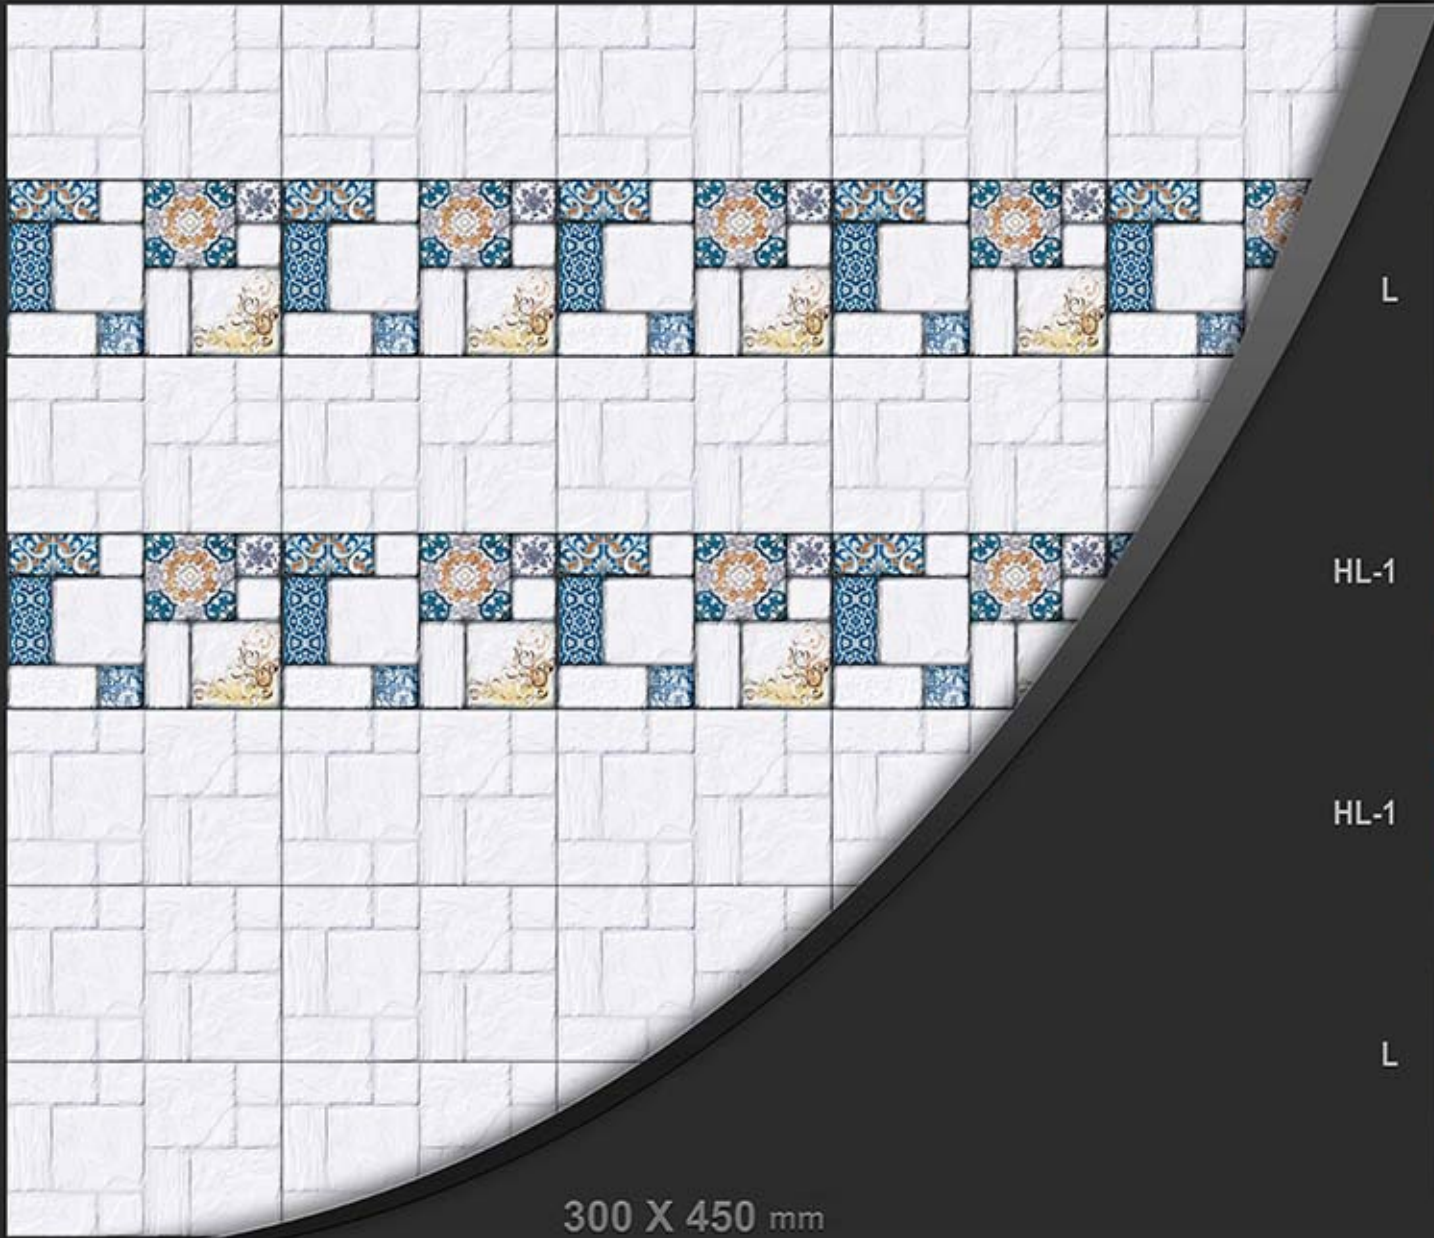

Matt series

CONCEPT

Matt series

CONCEPT

नवरातना
NAVRATNA
CERAMIC

Matt series

CONCEPT

300 X 450 mm