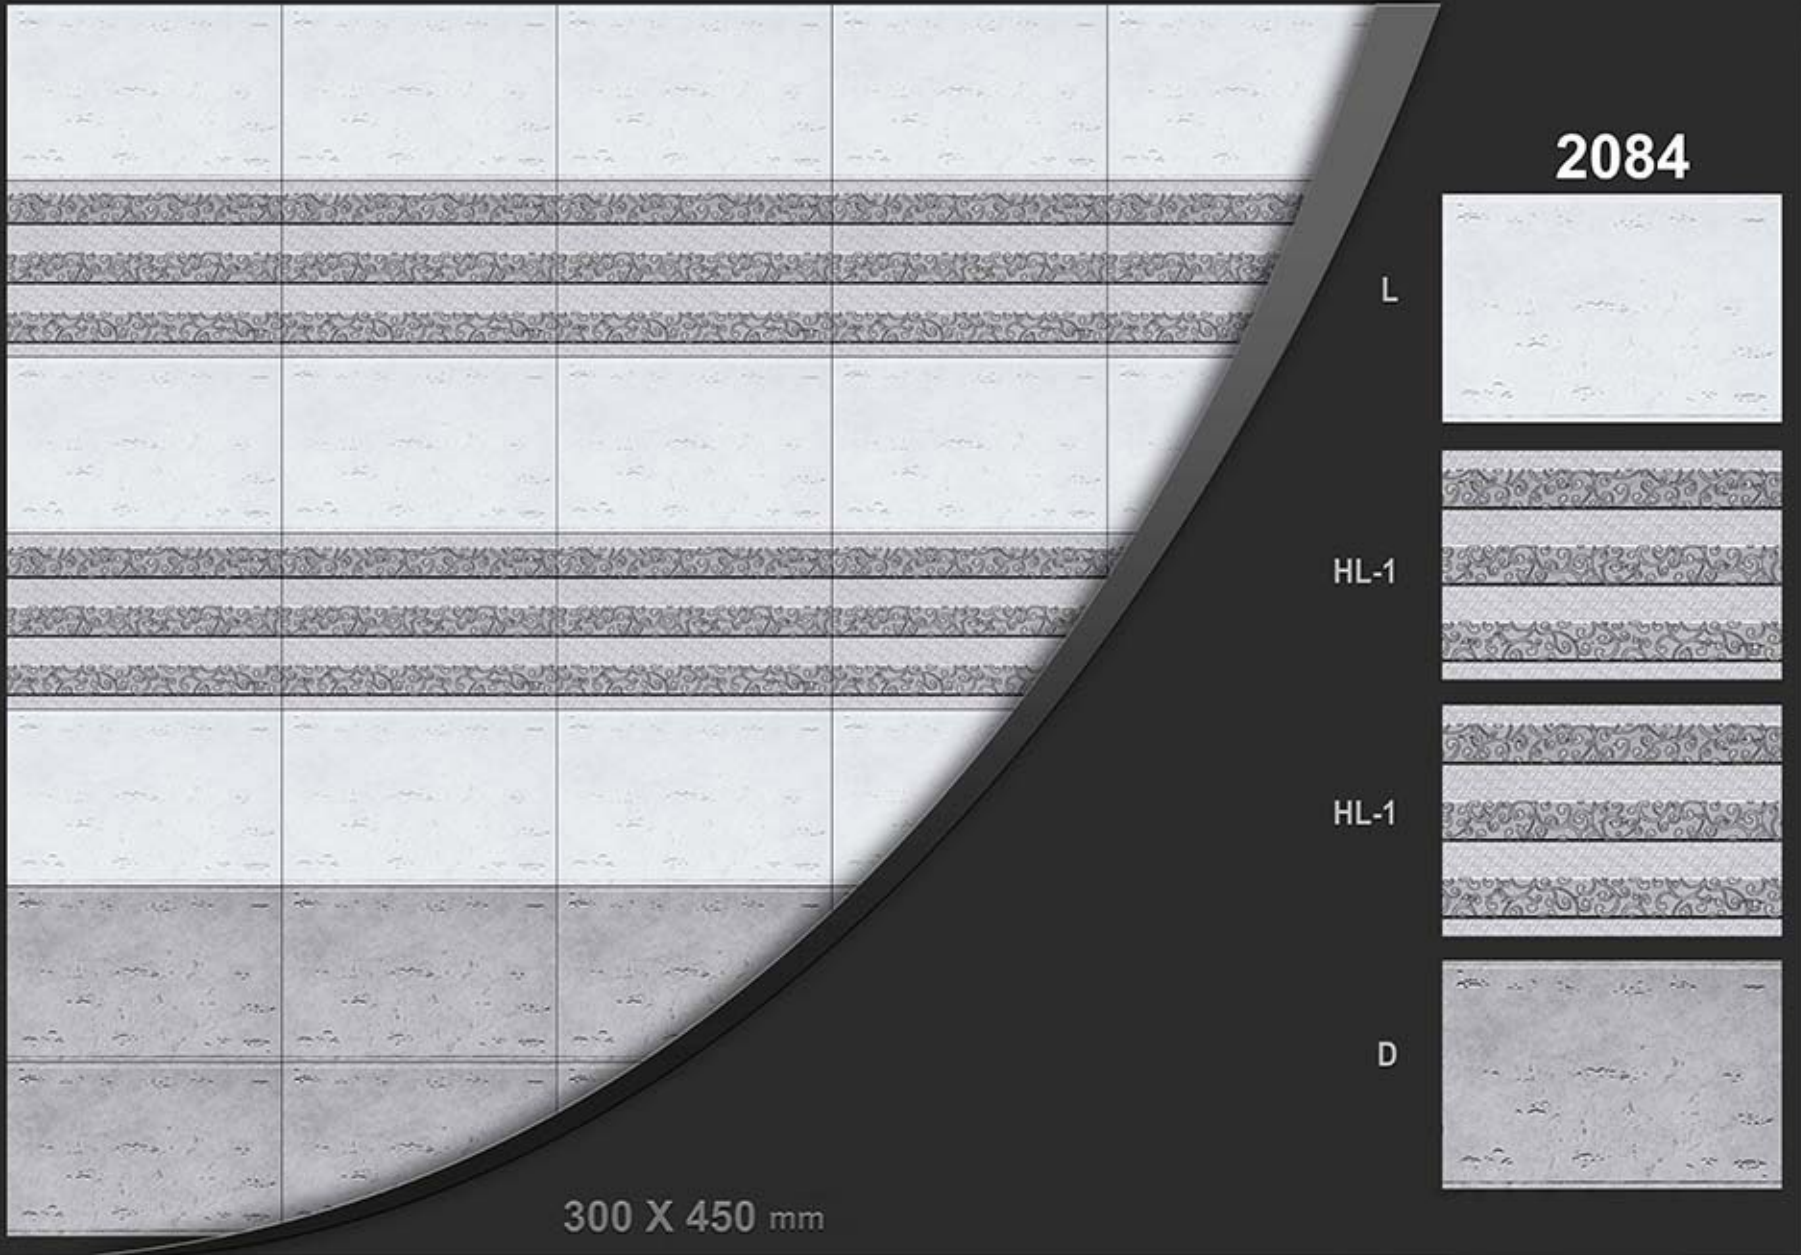

CONCEPT

Matt series