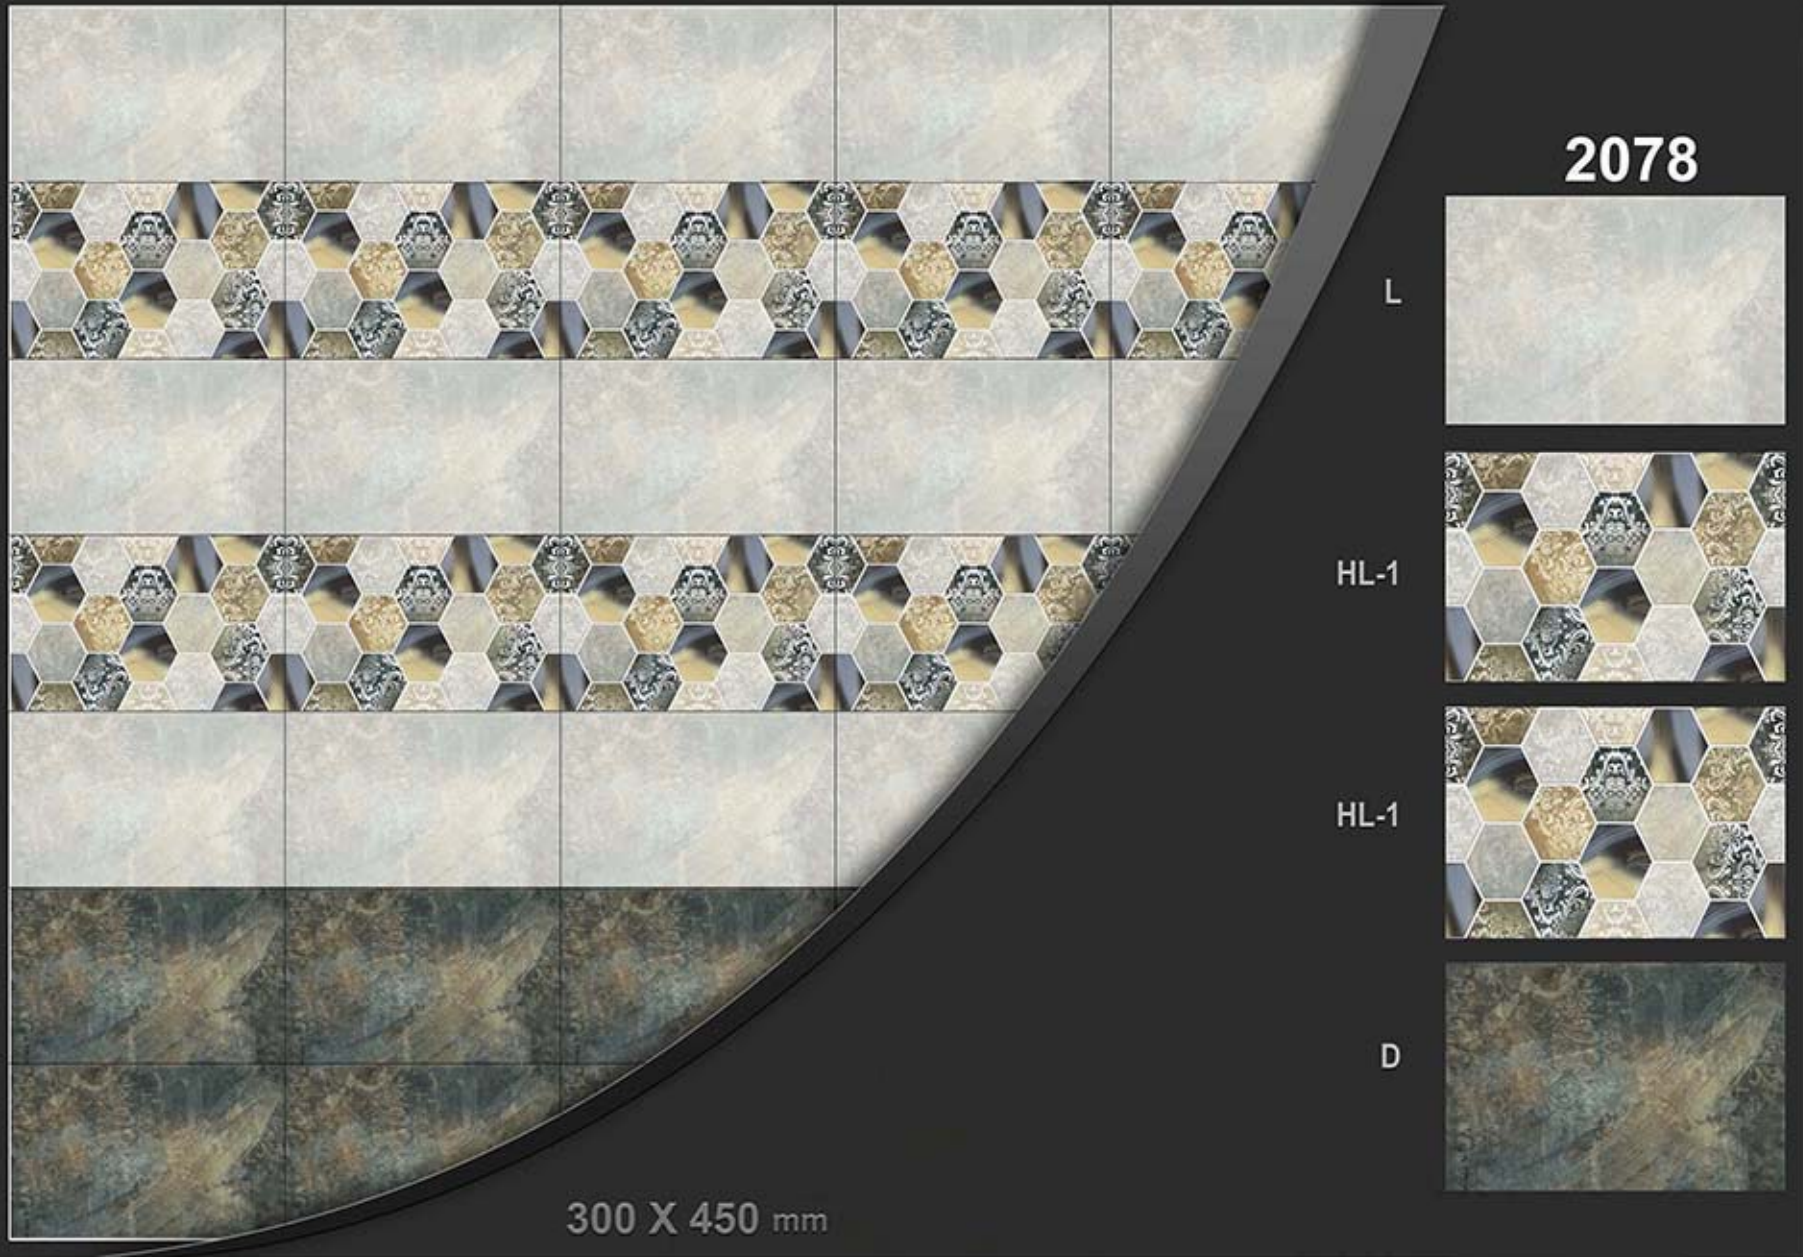

CONCEPT

Matt series