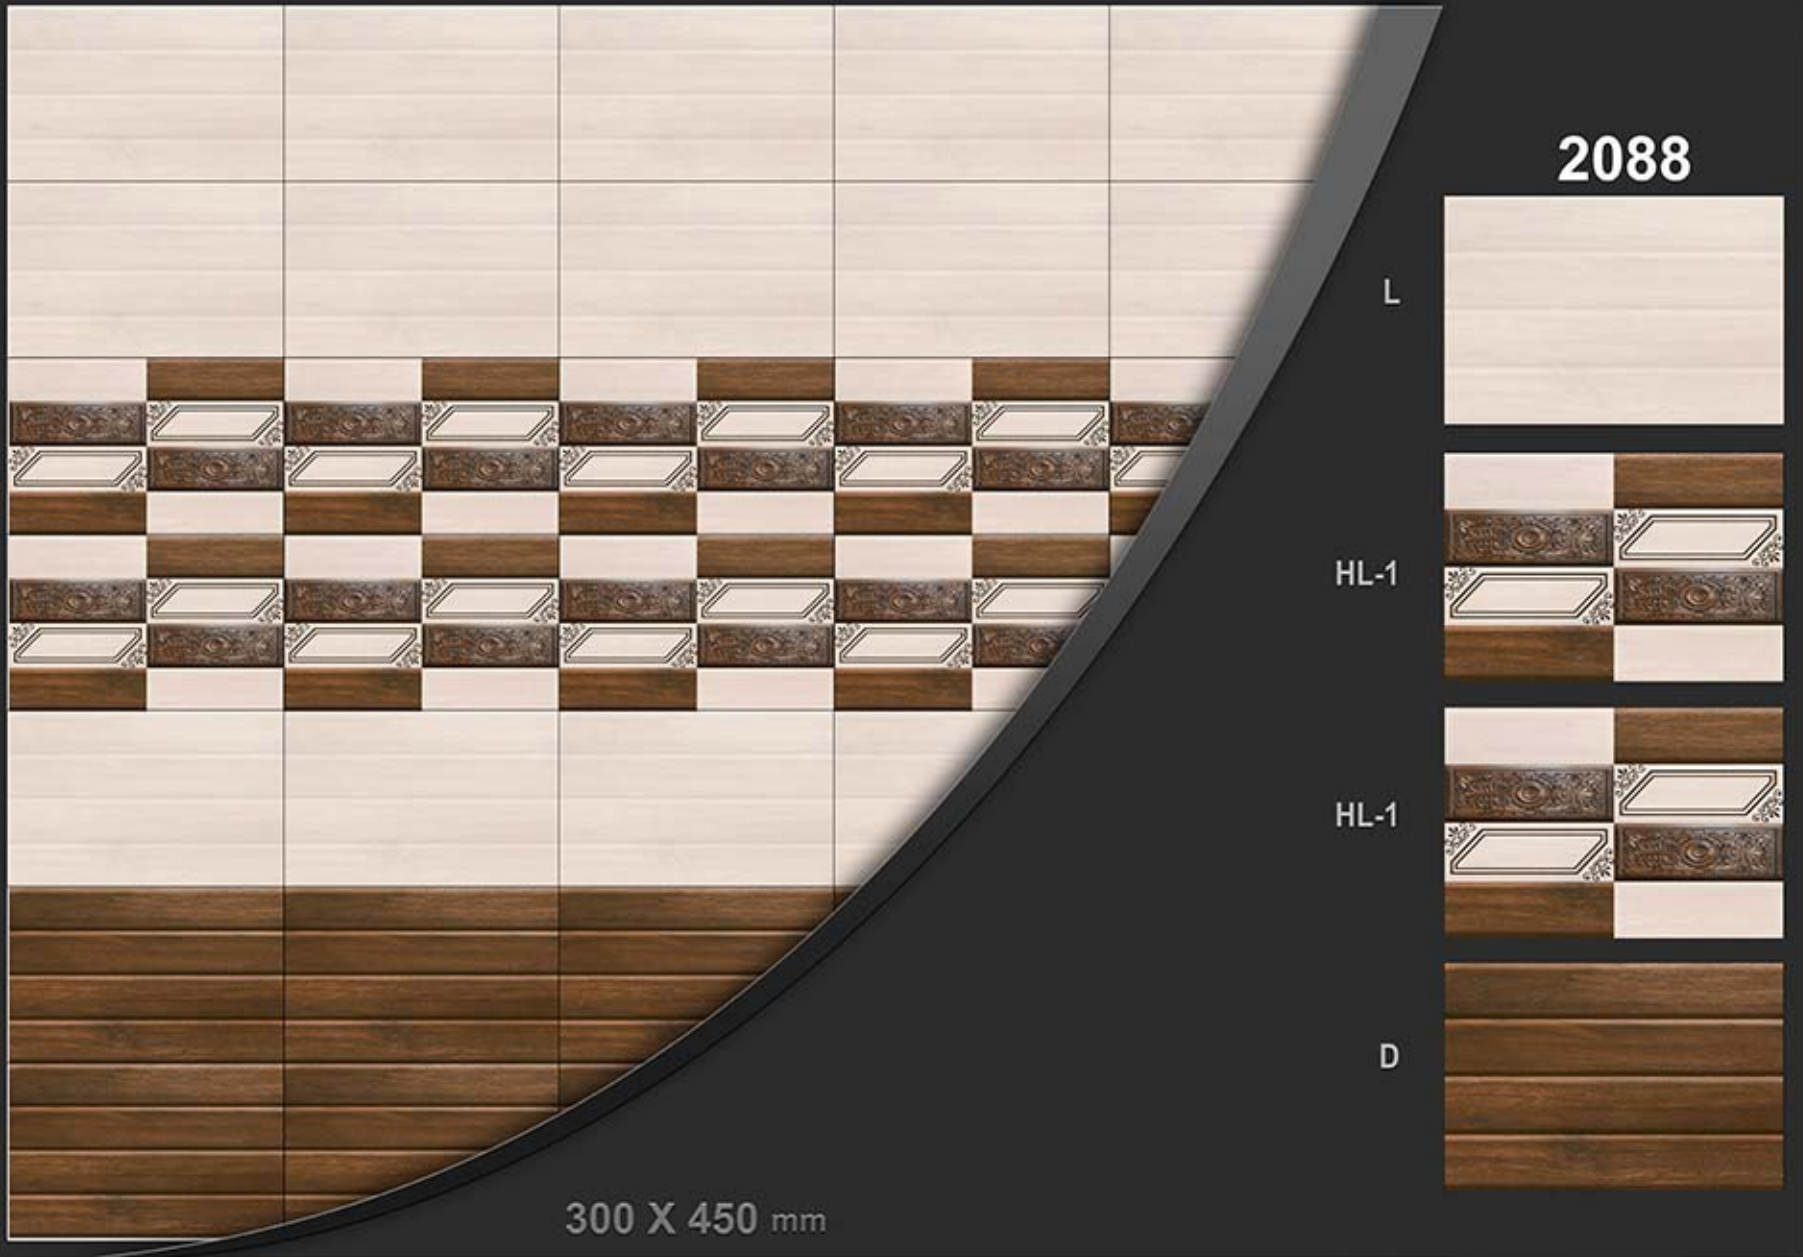

CONCEPT

Matt series