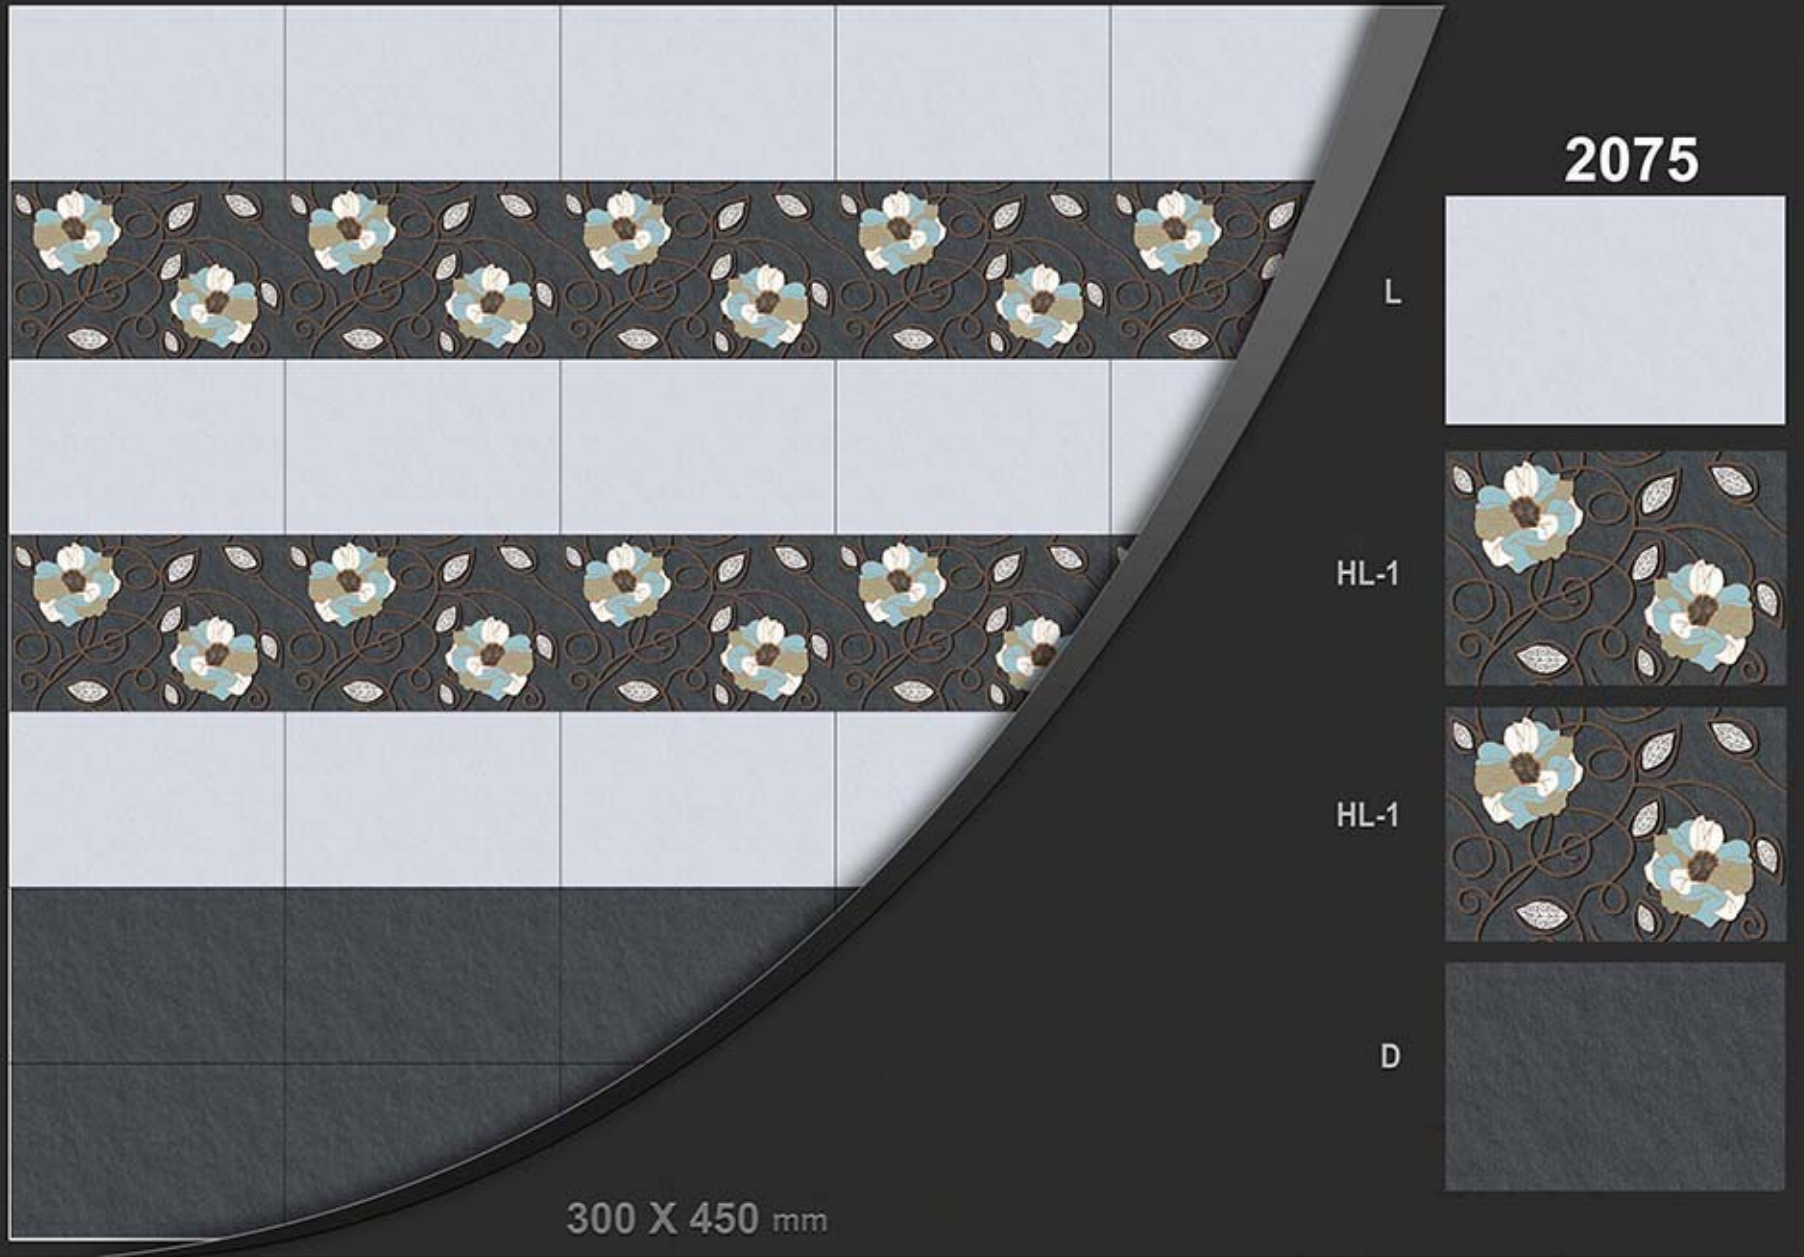

CONCEPT

Matt series