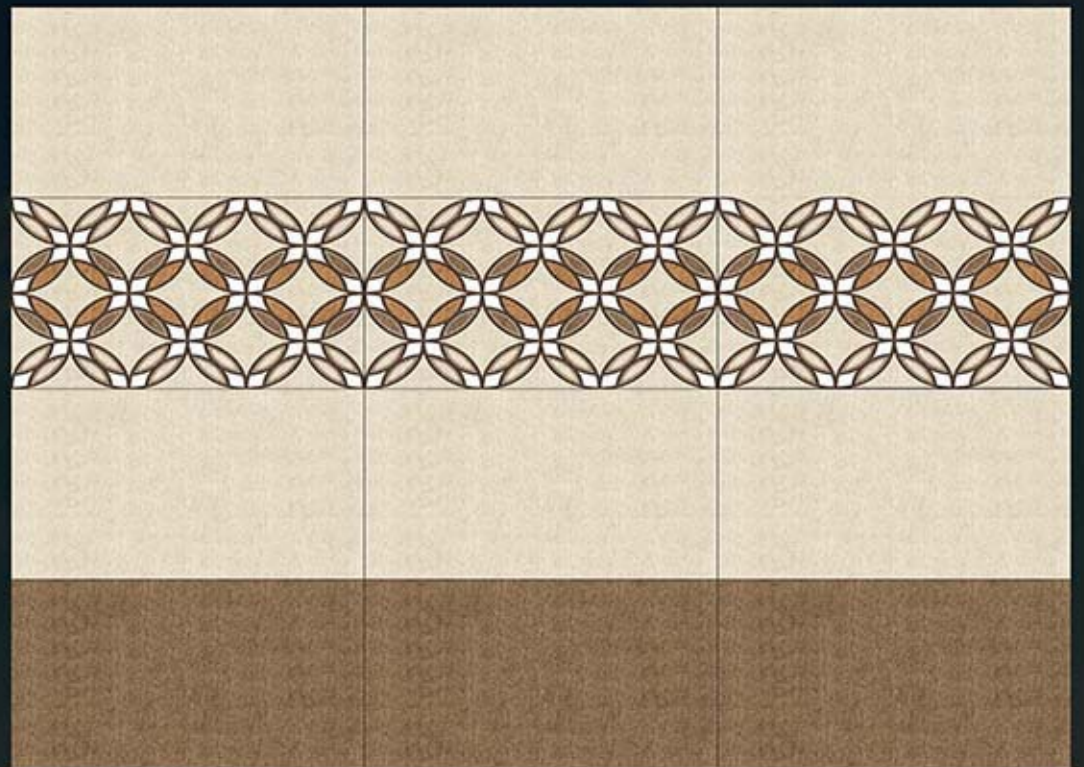

CONCEPT

2058

L

HL1

D

300 X 450 mm

10 COLOUR PRINTING
TECHNOLOGY FROM SPAIN

DIGITAL WALL TILES