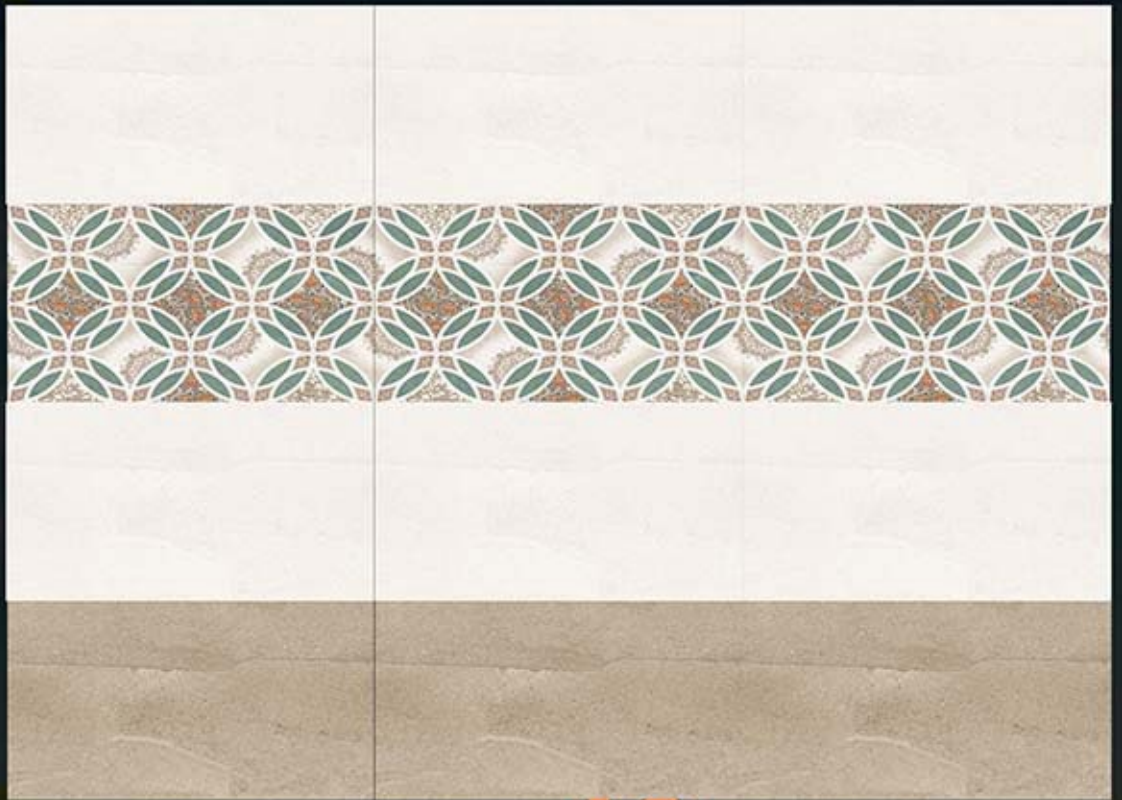

Matt series

CONCEPT

2046

L

HL1

D

300 X 450 mm

10 COLOUR PRINTING
TECHNOLOGY FROM SPAIN
DIGITAL WALL TILES