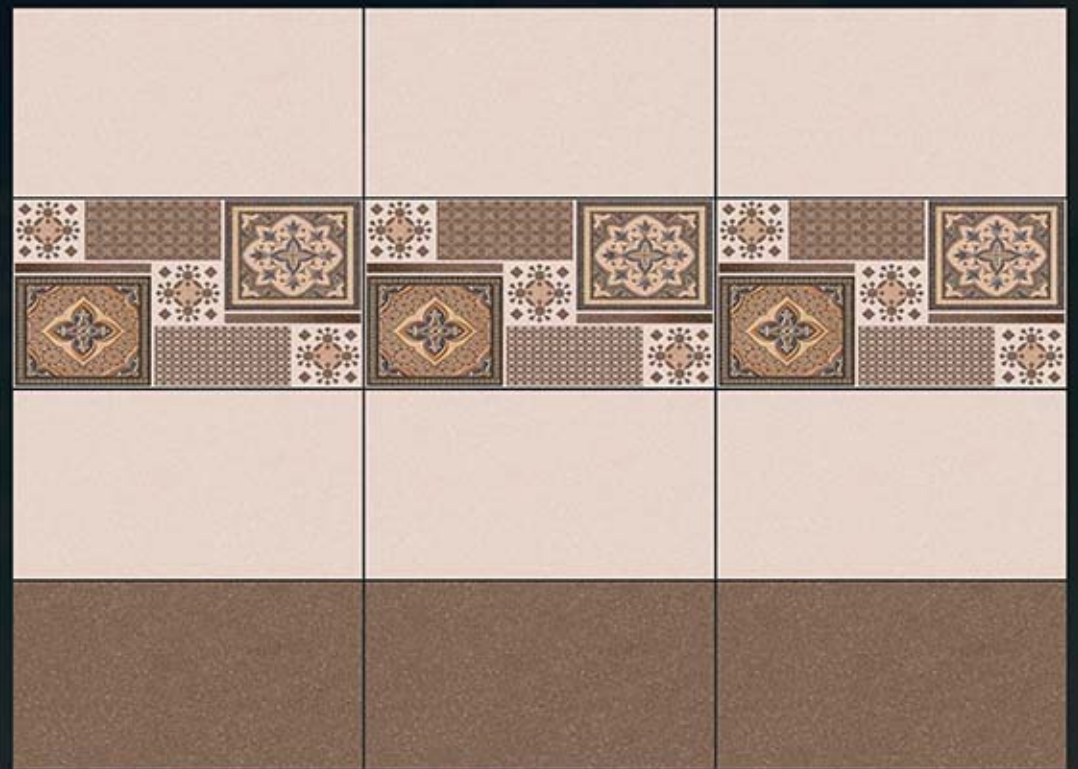

10 COLOUR PRINTING
TECHNOLOGY FROM SPAIN

DIGITAL WALL TILES

Matt series